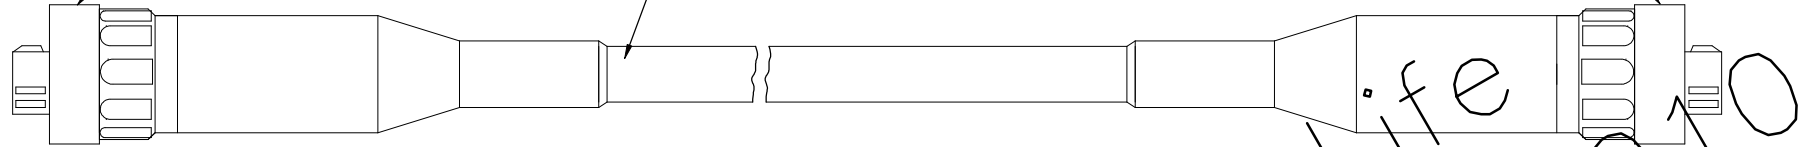

CABLE PLUG
JUPITER TYPE:
FEDF 10MT 07.20 A10

HYDROPHONE CABLE
TYPE: ROCHESTER
4 DS-1804

CABLE PLUG
JUPITER TYPE:
FEDF 10MT 07.20 A10

ELECTRICAL WIRING DIAGRAM

Internal view

Internal view

External view

External view

Product goes End of Life
Last order date: 26 feb 2010

	Scale:	Material:		Title: TL8086 Extension cable. Cable for TC4032+TC4042
	Unless otherwise stated the below applies			
Tol. for linear dim.: DS/ISO 2768-1m	Thread tolerances: (DS/ISO 965-1) 6H/6g		RESON A/S Fabriksvangen 13 DK-3550 Slangstrup	Dwg. no._Rev. no.: 8086M011_003
Surface roughness: (DS/ISO 58&468) Ra ✓	Break corners: Internal radii:			
Prepared	Designed	QA	Tel.: +45 47 38 00 22 Fax: +45 47 38 00 66	
04-02-03 GH				