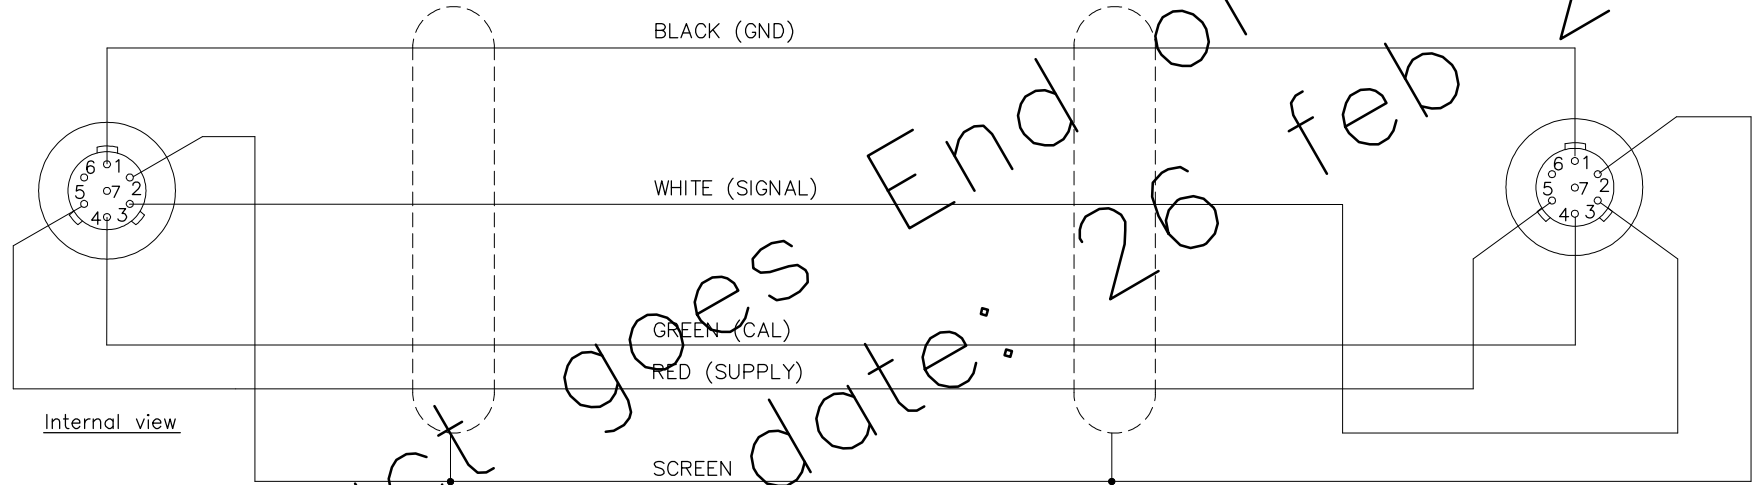

CABLE PLUG
JUPITER TYPE:
FEDF 10MT 07.20 A10

HYDROPHONE CABLE
TYPE: ROCHESTER
4 DS-1804

CABLE PLUG
JUPITER TYPE:
FEDF 10MT 07.20 A10

ELECTRICAL WIRING DIAGRAM

Internal view

Internal view

External view

External view

Product goes End of Life
Last order date: 26 feb 2010

	Scale:	Material:		Title: TL8086 Extension cable. Cable for TC4032+TC4042
	Unless otherwise stated the below applies			
Tol. for linear dim.: DS/ISO 2768-1m	Thread tolerances: (DS/ISO 965-1) 6H/6g		RESON A/S Fabriksvangen 13 DK-3550 Slangstrup	Dwg. no._Rev. no.: 8086M011_003
Surface roughness: (DS/ISO 58&468) Ra ✓	Break corners: Internal radii:			
Prepared	Designed	QA	Tel.: +45 47 38 00 22 Fax: +45 47 38 00 66	
04-02-03 GH				