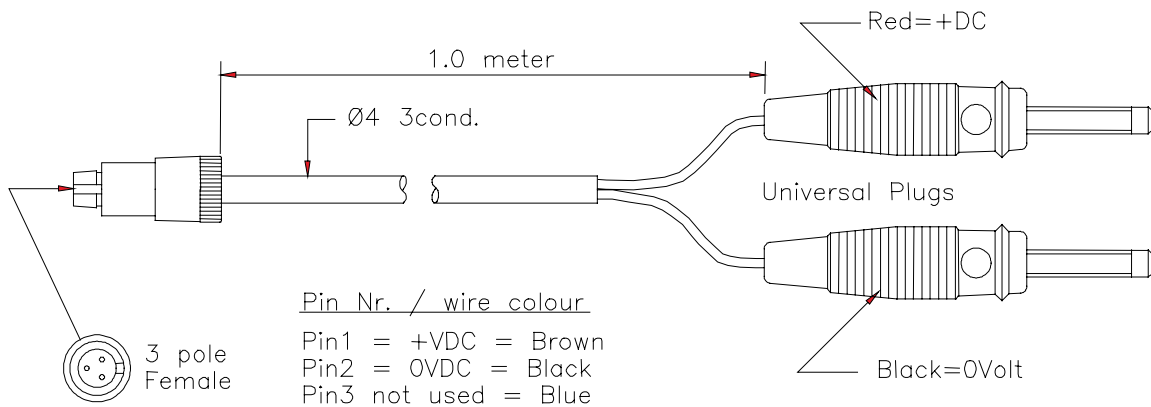

EC6073

Input Module

Outline dimensions and layout

Circuit Diagram

TL 8088 Supply Cable

RESON reserves the right to change specifications without notice. © 2006 RESON A/S
For Acoustical Measurement Accuracy please refer to www.reson.com or contact sales.