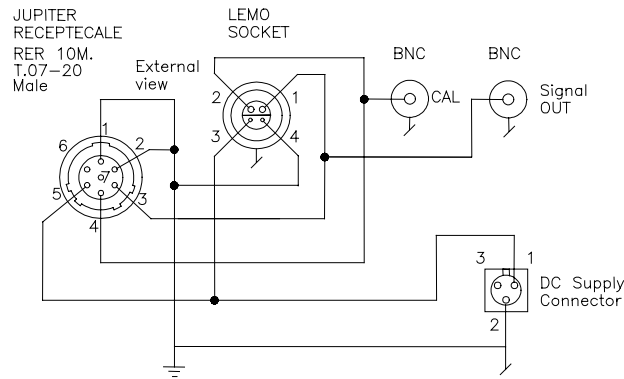

Signal output on BNC connector.

Insert Voltage Calibration on BNC connector

DC-supply to hydrophones on 3 pole connector

Weight: 0.55kg

Dimensions: L.w.h. 125 x 80 x 60mm

Accessories included: Supply cable TL8088

Insert voltage calibration of hydrophones can be performed by connecting CAL. (BNC connector) to a Sine-generator and the hydro- phone output from OUT connector to scope or voltmeter measures the response.

EC6073

Input Module

Outline dimensions and layout

Circuit Diagram

TL 8088 Supply Cable

RESON reserves the right to change specifications without notice. © 2006 RESON A/S
For Acoustical Measurement Accuracy please refer to www.reson.com or contact sales.