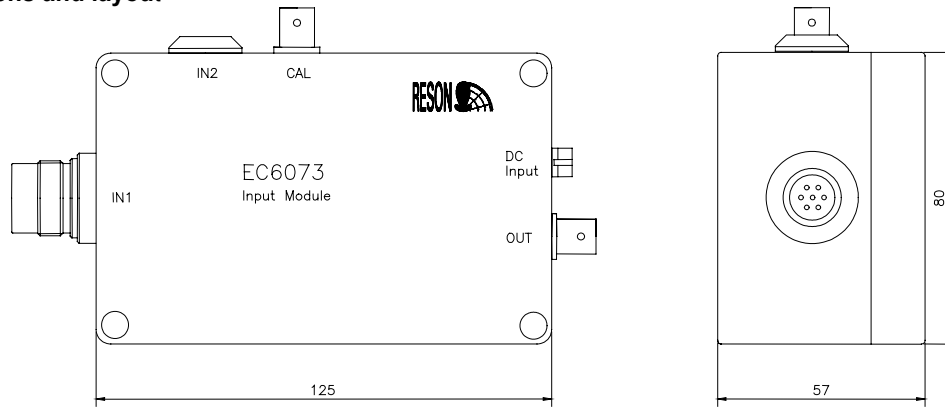

Signal output on BNC connector.

Insert Voltage Calibration on BNC connector

DC-supply to hydrophones on 3 pole connector

Weight: 0.55kg

Dimensions: L.w.h. 125 x 80 x 60mm

Accessories included: Supply cable TL8088

EC6073

Input Module

Outline dimensions and layout

Circuit Diagram

TL 8088 Supply Cable

RESON reserves the right to change specifications without notice. © 2006 RESON A/S
For Acoustical Measurement Accuracy please refer to www.reson.com or contact sales.